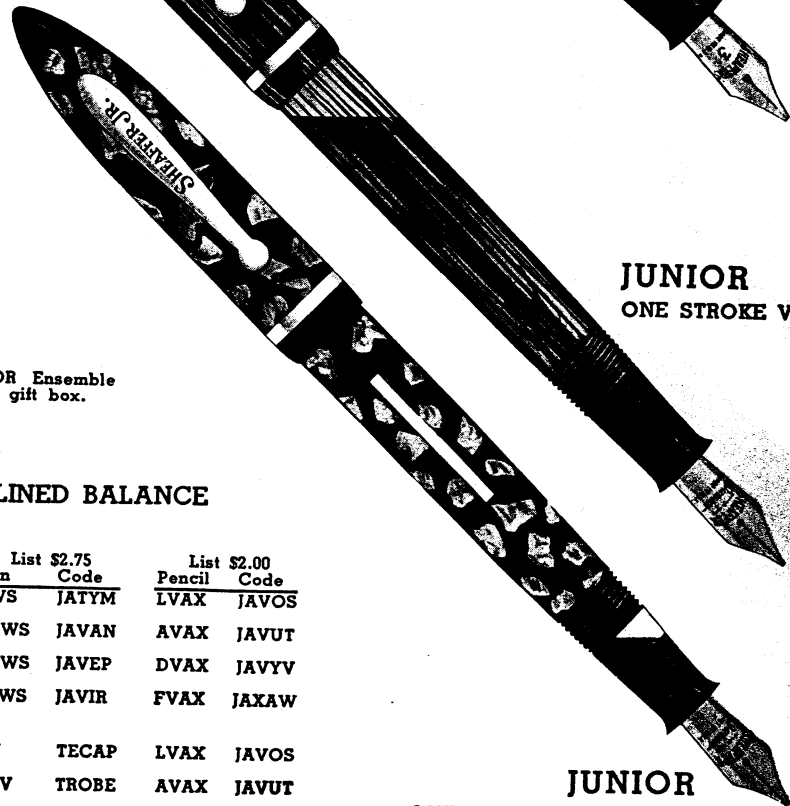

JUNIOR ONE STROKE VACUUM TYPE

JUNIOR ONE STROKE LEVER TYPE

CRAFTSMAN STREAMLINED BALANCE

Color	List $5.00		List $3.50		List $3.00	
	Ensemble Code	Pen	Code	Code	Pencil Code	Code
Black	2L85	WUKAB	3W	WUKIB	LTAC	PIBCA
Ebonized Pearl	2D85	WUKEB	D3W	WUKOB	DTAC	DADUB
Den Brown	2C85	KALUL	C3W	KADED	CTAC	KAFES
Rose Glow	2F85	KEFED	F3W	KAKIC	FTAC	KAMAB
Pearl	2P85	RUTIG	P3W	RIVGI	PTAC	RINRO
Green	2E85	EHAPR	E3W	EDIHT	ETAC	EFUXJ
Visulated—(Lever Style)						
Black	2L22	THAZY	3T	TEBAC	LTAC	PIBCA
Ebonized Pearl	2D22	DALEB	D3T	DACOB	DTAC	DADUB
Den Brown	2C22	KALDI	C3T	KACEL	CTAC	KAFES
Rose Glow	2F22	KAVLO	F3T	KAHUN	FTAC	KAMAB
Pearl	2P22	RUPYC	P3T	RECZU	PTAC	RINRO
Green	2E22	EGOSM	E3T	EDEKN	ETAC	EFUXJ

MISS UNIVERSE STREAMLINED BALANCE

Color	List $5.00		List $3.50		List $2.50	
	Ensemble Code	Pen	Code	Code	Pencil Code	Code
Black	2L82	WAPON	3WS	WAMOF	LVAC	POBUZ
Ebonized Pearl	2D82	WAPUP	D3WS	WAMUG	DVAC	DADYB
Den Brown	2C82	WAPYR	C3WS	WAMYH	CVAC	KAFIT
Rose Glow	2F82	WARAS	F3WS	WAPAK	FVAC	KAMEC
Pearl	2P82	WARET	P3WS	WAPEL	PVAC	RIMSI
Green	2E82	WARIB	E3WS	WAPIM	EVAC	EGAWK
Visulated—(Lever Style)						
Black	2L23	LABAT	3V	TEMUP	LVAC	POBUZ
Ebonized Pearl	2D23	DALIB	D3V	DACUB	DVAC	DADYB
Den Brown	2C23	KALRI	C3V	KADAT	CVAC	KAFIT
Rose Glow	2F23	KEFGA	F3V	KAISC	FVAC	KAMEC
Pearl	2P23	RURAD	P3V	REBVO	PVAC	RIMSI
Green	2E23	EGURN	E3V	EDOGX	EVAC	EGAWK